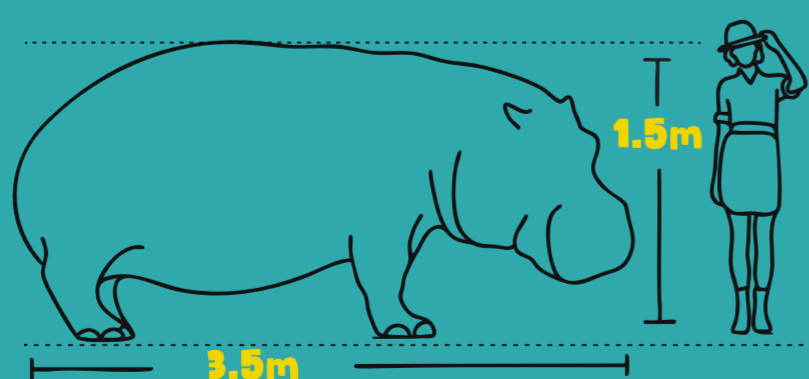

MEET THE HIPPOPOTAMUS

ABOUT ME

Hippos are the **third largest mammal on Earth**, they have a large barrel-shaped body, short legs, a short tail and an enormous head! Hippos can grow to about **1.5m** tall, and weigh up to **4,000kg**.

Hippos spend most of their day in rivers and lakes. Their eyes, nose and ears are on the top of their head, which means they can see and breathe whilst submerged in the water.

DID YOU KNOW?

Despite a hippo's enormous size, they are great swimmers and can hold their breath for up to five minutes underwater. When completely submerged, their ears and nostrils fold shut to keep water out.

How long can you hold your breath for?

Hippos live in Africa, where the sun's UV rays are incredibly strong. They have adapted an ability to produce a red, oily liquid which acts as a natural sunblock.

INTERESTING FACT

Hippos can actually identify a friend from foe by smelling their dung.

Hippos use middens, or outdoor areas where they repeatedly go to the bathroom. Hippos can then sniff the area to find out who's been there, and if they're considered a friend.

MY NAMES

My name, 'Hippopotamus', comes from the Greek word "**hippos**" meaning horse.

Do you know the meaning of your name?

MY FAMILY

A male hippo is called a **bull**. The female hippo is called a **cow**, and the baby is called a **calf**.

Hippos usually live in groups (or "herds") of around 10 to 20 individuals, led by one large dominant male. The other members are females, their young and a few young non-breeding males.

In the wild hippos live for around 40 years. In captivity, they tend to live longer and may reach up to 50 years old.

How big is your family?

WHY WE ARE IMPORTANT

A hippo's enormous size lends itself to creating **micro-habitats** for smaller organisms. They help habitats for fish populations by repeatedly walking on common pathways from water sources to inland areas.

OUR BIGGEST THREAT

Hippos are classified as "**threatened**" due to human activity impacting their environment.

WHAT WE LIKE TO EAT

Hippos are **herbivores**, which means that they eat plants! They eat, on average, **37 Kilograms** of grass each night.

An adult Hippo drinks about **200 Litres** of water per day.

How much water do you drink everyday?

BELIEVE IT OR NOT

Hippos can run up to speeds of 48 Kilometers per hour! But only for very short distances.

How fast can you run?