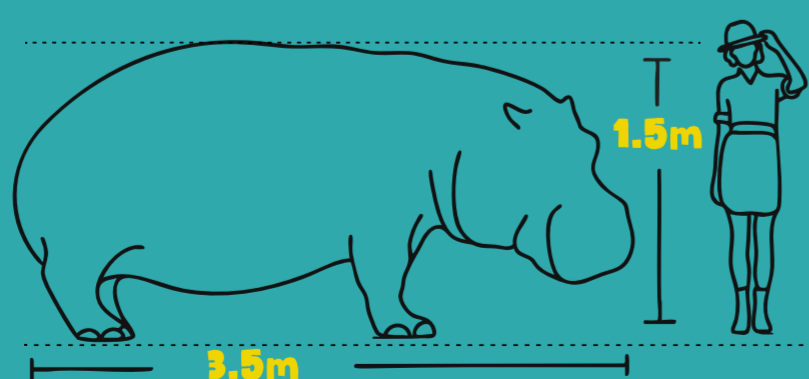

MEET THE HIPPOPOTAMUS

ABOUT ME

Hippos are the **third largest mammal on Earth**, they have a large barrel-shaped body, short legs, a short tail and an enormous head! Hippos can grow to about **1.5m** tall, and weigh up to **4000kg**.

Hippos spend most of their day in rivers and lakes. Their eyes, nose and ears are on the top of their head, which means they can see and breathe whilst submerged in the water.

DID YOU KNOW?

Despite a hippo's enormous size, they are great swimmers and can hold their breath for up to five minutes underwater. When completely submerged, their ears and nostrils fold shut to keep water out.

How long can you hold your breath for?

Hippos live in Africa, where the sun's UV rays are incredibly strong. They have adapted an ability to produce a red, oily liquid which acts as a natural sunblock.

INTERESTING FACT

Hippos can actually identify a friend from foe by smelling their dung.

Hippos use middens, or outdoor areas where they repeatedly go to the bathroom. Hippos can then sniff the area to find out who's been there, and if they're considered a friend.

MY NAMES

My name, 'Hippopotamus', comes from the Greek word "**hippos**" meaning horse.

Do you know the meaning of your name?

MY FAMILY

A male hippo is called a **bull**. The female hippo is called a **cow**, and the baby is called a **calf**.

Hippos usually live in groups (or "herds") of around 10 to 20 individuals, led by one large dominant male. The other members are females, their young and a few young non-breeding males.

In the wild hippos live for around 40 years. In captivity, they tend to live longer and may reach up to 50 years old.

How big is your family?

WHY WE ARE IMPORTANT

A hippo's enormous size lends itself to creating **micro-habitats** for smaller organisms. They help habitats for fish populations by repeatedly walking on common pathways from water sources to inland areas.

OUR BIGGEST THREAT

Hippos are classified as "**threatened**" due to human activity impacting their environment.

WHAT WE LIKE TO EAT

Hippos are **herbivores**, which means that they eat plants! They eat, on average, **37 Kilograms** of grass each night.

An adult Hippo drinks about **200 Litres** of water per day.

How much water do you drink everyday?

BELIEVE IT OR NOT

Hippos can run up to speeds of 48 Kilometers per hour! But only for very short distances.

How fast can you run?