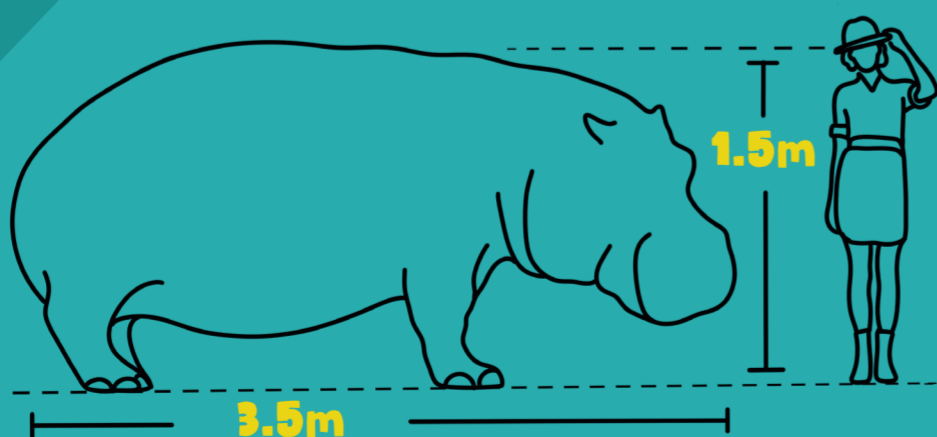

MEET THE HIPPOPOTAMUS

ABOUT ME

Hippos are the **third largest mammal on Earth**, they have a large barrel-shaped body, short legs, a short tail and an enormous head! Hippos can grow to about **1.5m** tall, and weigh up to **4,000kg**.

Hippos spend most of their day in rivers and lakes. Their eyes, nose and ears are on the top of their head, which means they can see and breathe whilst submerged in the water.

Do you know how tall you are?

DID YOU KNOW?

Despite a hippo's enormous size, they are great swimmers and can hold their breath for up to five minutes underwater. When completely submerged, their ears and nostrils fold shut to keep water out.

How long can you hold your breath for?

Hippos live in Africa, where the sun's UV rays are incredibly strong. They have adapted an ability to produce a red, oily liquid which acts as a natural sunblock.

INTERESTING FACT

Hippos can actually identify a friend from foe by smelling their dung.

Hippos use middens, or outdoor areas where they repeatedly go to the bathroom. Hippos can then sniff the area to find out who's been there, and if they're considered a friend.

MY NAMES

My name, 'Hippopotamus', comes from the Greek word "**hippos**" meaning horse.

Do you know the meaning of your name?

MY FAMILY

A male hippo is called a **bull**. The female hippo is called a **cow**, and the baby is called a **calf**.

Hippos usually live in groups (or "herds") of around 10 to 20 individuals, led by one large dominant male. The other members are females, their young and a few young non-breeding males.

In the wild hippos live for around 40 years. In captivity, they tend to live longer and may reach up to 50 years old.

How big is your family?

WHY WE ARE IMPORTANT

A hippo's enormous size lends itself to creating **micro-habitats** for smaller organisms. They help habitats for fish populations by repeatedly walking on common pathways from water sources to inland areas.

OUR BIGGEST THREAT

Hippos are classified as "**threatened**" due to human activity impacting their environment.

WHAT WE LIKE TO EAT

Hippos are **herbivores**, which means that they eat plants! They eat, on average, **37 Kilograms** of grass each night.

An adult Hippo drinks about **200 Litres** of water per day.

How much water do you drink everyday?

BELIEVE IT OR NOT

Hippos can run up to speeds of 48 Kilometers per hour! But only for very short distances.

How fast can you run?