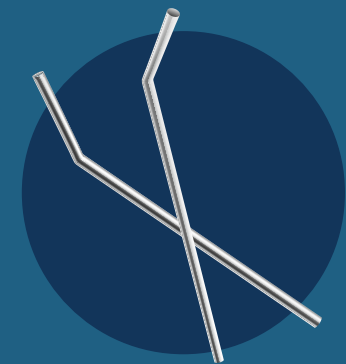

WHAT WE CAN DO

1. Replace plastic straws with stainless steel or hemp straws.